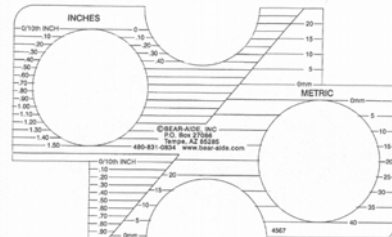

Forensic Photography Scale

Only \$13.95 includes shipping & handling

Black Printing
on Gray Plastic

Florescent
Printing on Gray
Plastic

Each Template 3" X 5"

This set is designed to assist the forensic photographer/criminal investigator in the photo documentation of physical evidence including tool marks, latent prints and other trace evidence. Two piece set includes **black on gray** and UV model with **florescent orange on gray**. Printed with both inch and metric graduated markings. Circular and square cut outs allow scale to surround evidence being photographed. This two-template set comes in a sturdy black leatherette carrying case.

Forensic Photography Mirror or Tactical Search Mirror

Only \$12.50 includes shipping & handling

Backside of mirror
shown above

The high quality 3"X5" plastic mirror has many uses. The mirror can direct light into crevices and under vehicles or side light footwear/tire impressions for photographic purposes. It is also excellent for looking around corners in tactical situations. The opposite side of the mirror is **gray** with the same scale as the Forensic Photography Scale (model #4567) printed in black. Since there are no cut outs, small objects (such as bullets) can be placed on the gray surface within the scale areas for accurate photo documentation. The mirror comes in a sturdy black leatherette carrying case.

Report Lettering Guide Only \$8.65 includes shipping & handling

The **Report Lettering Guide** is the same size and material as the Double Traffic Template Set, the Boat Template Set and the Sniper Template and will fit in the leatherette case provided with each of those products. The 4" X 8" size means it will also fit in most ticket book holders. The lettering guide has two different size slots (1/4" and 3/16") for printing. The guide lines printed on the template can be used to achieve even spacing between lines.