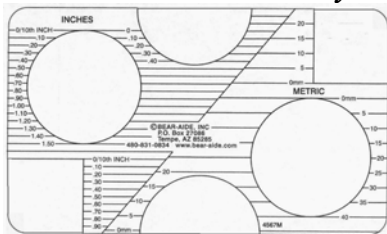

Forensic Photography Scale

Only \$13.95 includes shipping & handling

Black Printing
on Gray Plastic

Florescent
Printing on Gray
Plastic

Each Template 3" X 5"

This set is designed to assist the forensic photographer/criminal investigator in the photo documentation of physical evidence including tool marks, latent prints and other trace evidence. Two piece set includes **black on gray** and UV model with **florescent orange on gray**. Printed with both inch and metric graduated markings. Circular and square cut outs allow scale to surround evidence being photographed. This two-template set comes in a sturdy black leatherette carrying case.

Forensic Photography Mirror or Tactical Search Mirror

Only \$12.50 includes shipping & handling

Backside of mirror
shown above

The high quality 3"X5" plastic mirror has many uses. The mirror can direct light into crevices and under vehicles or side light footwear/tire impressions for photographic purposes. It is also excellent for looking around corners in tactical situations. The opposite side of the mirror is **gray** with the same scale as the Forensic Photography Scale (model #4567) printed in black. Since there are no cut outs, small objects (such as bullets) can be placed on the gray surface within the scale areas for accurate photo documentation. The mirror comes in a sturdy black leatherette carrying case.

Report Lettering Guide Only \$8.65 includes shipping & handling

The **Report Lettering Guide** is the same size and material as the Double Traffic Template Set, the Boat Template Set and the Sniper Template and will fit in the leatherette case provided with each of those products. The 4" X 8" size means it will also fit in most ticket book holders. The lettering guide has two different size slots (1/4" and 3/16") for printing. The guide lines printed on the template can be used to achieve even spacing between lines.