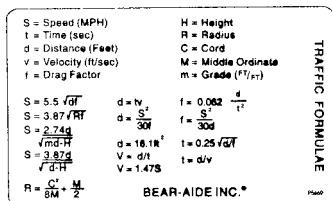

Formula Card Only $5.50 includes shipping & handling

Actual Size 3" x 5"

This handy (3"x5") plastic card contains a large variety of formulae used in determining skid and other traffic accident reporting parameters. These formulae are printed with special non-flaking ink on easy to read green plastic.

BEAR-AIDE, INC.

P.O. Box 27086
Tempe, AZ 85285
Phone & FAX (480) 831-0834
www.bear-aide.com