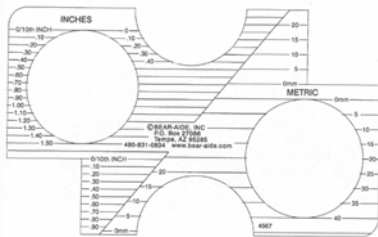

Forensic Photography Scale

Only \$13.95 includes shipping & handling

Black Printing
on Gray Plastic

Florescent
Printing on Gray
Plastic

Each Template 3" X 5"

This set is designed to assist the forensic photographer/criminal investigator in the photo documentation of physical evidence including tool marks, latent prints and other trace evidence. Two piece set includes **black on gray** and UV model with **florescent orange on gray**. Printed with both inch and metric graduated markings. Circular and square cut outs allow scale to surround evidence being photographed. This two-template set comes in a sturdy black leatherette carrying case.

Report Lettering Guide Only \$8.65 includes shipping & handling

The **Report Lettering Guide** is the same size and material as the Double Traffic Template Set, the Boat Template Set and the Sniper Template and will fit in the leatherette case provided with each of those products. The 4" X 8" size means it will also fit in most ticket book holders. The lettering guide has two different size slots (1/4" and 3/16") for printing. The guide lines printed on the template can be used to achieve even spacing between lines.

Formula Card Only \$5.50 includes shipping & handling

Actual Size 3" x 5"

This handy (3"x5") plastic card contains a large variety of formulae used in determining skid and other traffic accident reporting parameters. These formulae are printed with special non-flaking ink on easy to read green plastic.